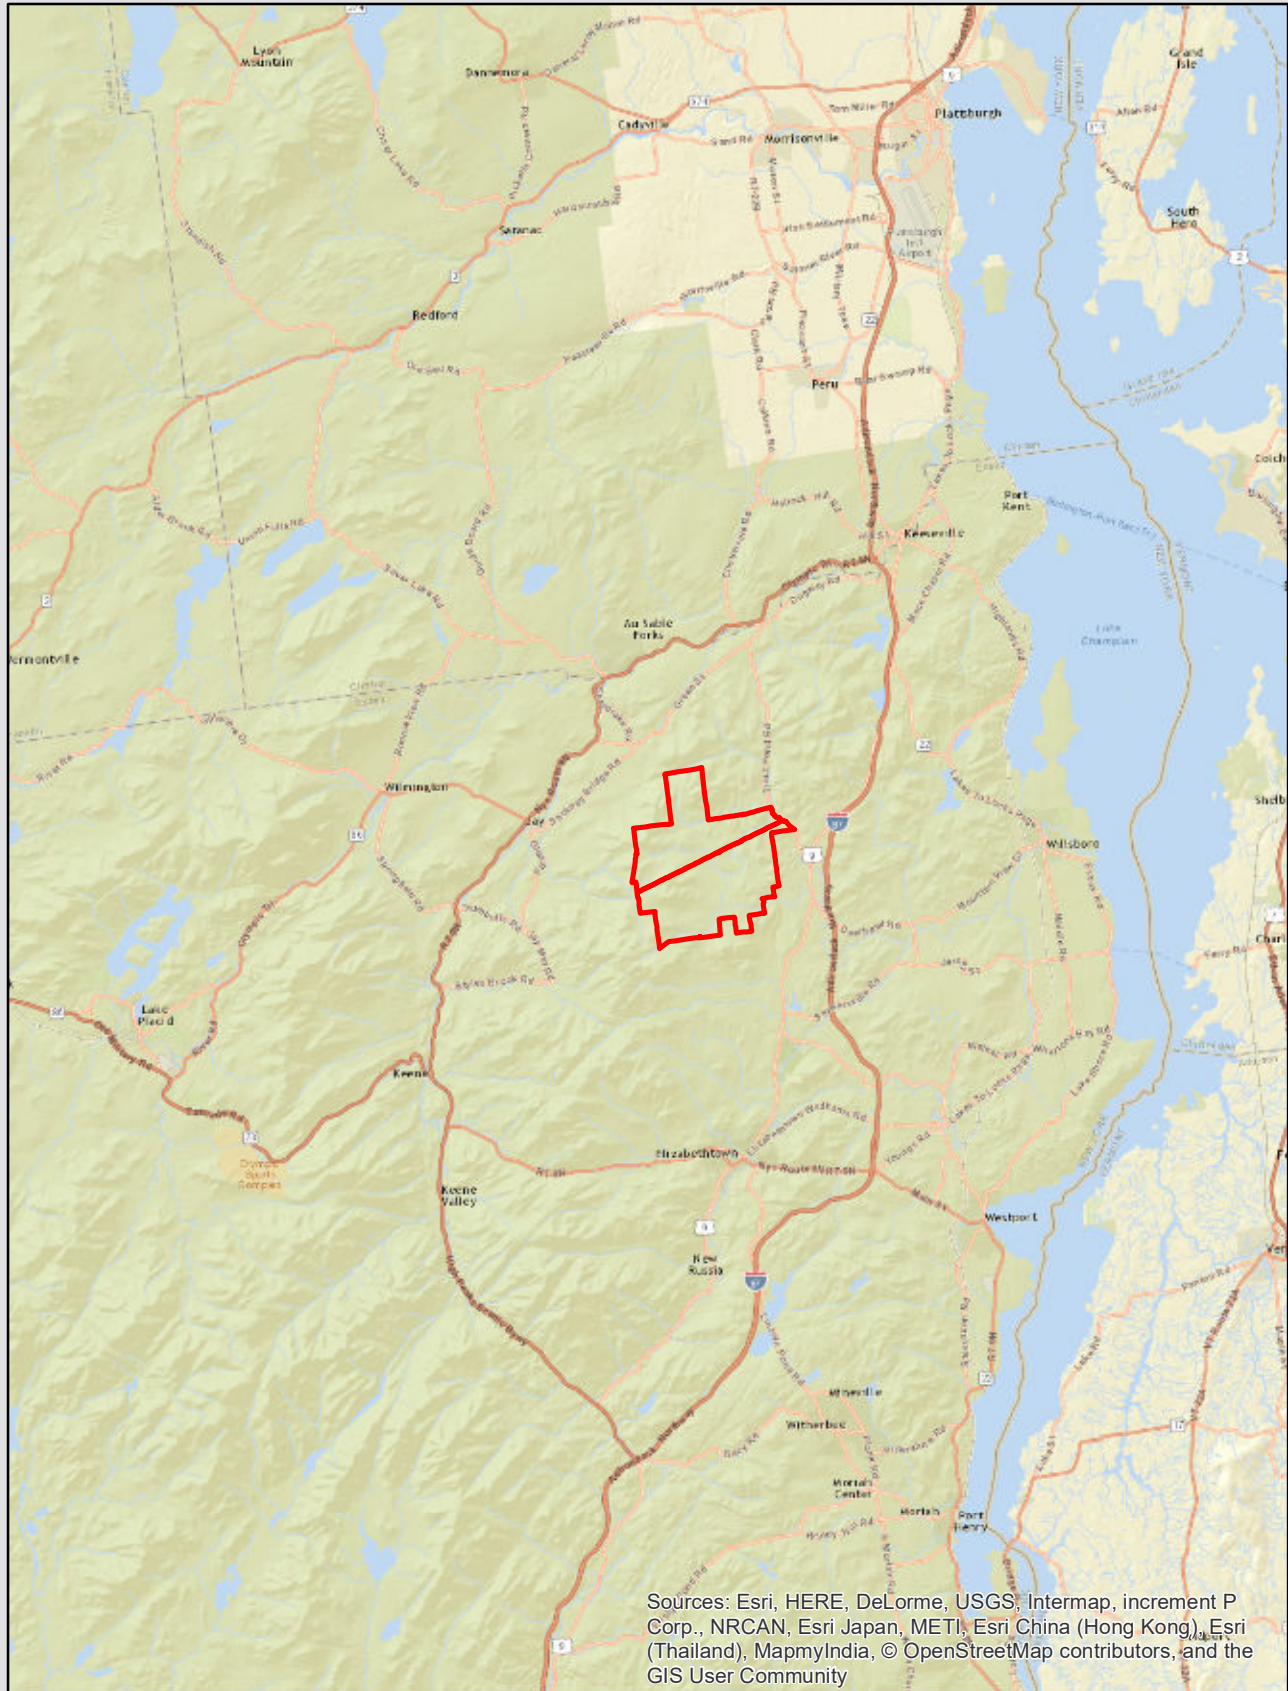

Hale Brook Forest, LLC

Location: Essex Co., NY

Acres: 11,285